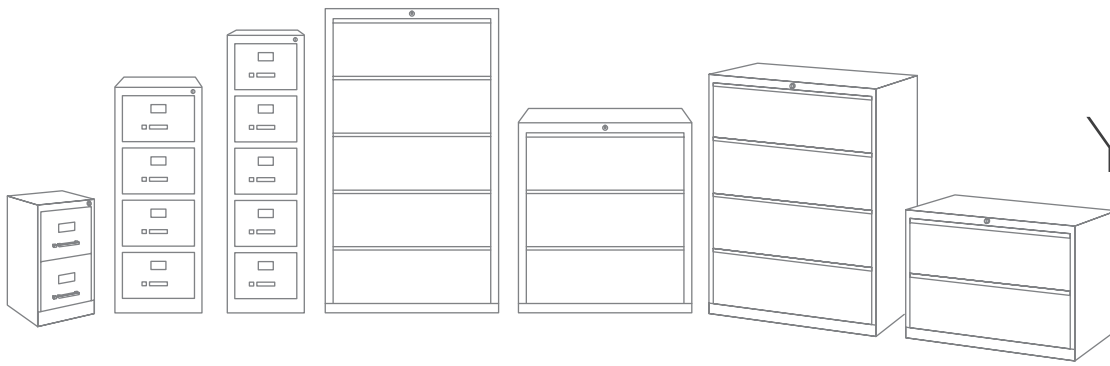

Add Storage to the Classroom or Office with **Hirsh**[®]

Hirsh[®] offers a wide range of heavy-duty steel lateral and vertical filing options. Keep everyone organized from students and teachers to administrative staff and custodial personnel.

LATERAL FILES

VERTICAL FILES

Maximize Your Storage Space

2500® VERTICAL FILES

25" 2 Drawer Letter File

28.38"H x 15"W x 25"D

- Putty #14109
- Black #14110
- Light Gray #14111

25" 4 Drawer Letter File